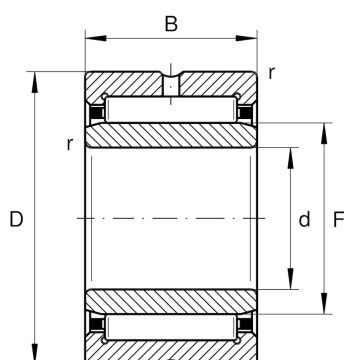

**NKI60/35-XL**

Needle roller bearing

Schaeffler ID:  
0507624940000

Needle roller bearings NKI, light series

X-life

## Technical information

**Main Dimensions & Performance Data**

d	60 mm	Bore diameter
D	82 mm	Outside diameter
B	35 mm	Width
$C_r$	70,000 N	Basic dynamic load rating, radial
$C_{0r}$	139,000 N	Basic static load rating, radial
$C_{ur}$	26,000 N	Fatigue load limit, radial
$n_G$	6,800 1/min	Limiting speed
$n_{gr}$	4,050 1/min	Reference speed
	0.551 kg	Weight

**Dimensions**

F	68 mm	Raceway diameter inner ring
$r_{min}$	0.6 mm	Minimum chamfer dimension
s	1 mm	Axial displacement

**Temperature range**

$T_{min}$	-30 °C	Operating temperature min.
$T_{max}$	120 °C	Operating temperature max.