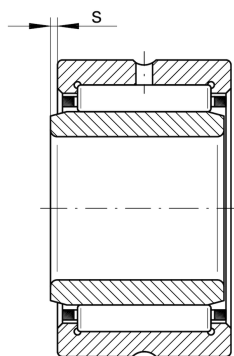

**NKI60/35-XL**

Needle roller bearing

Schaeffler ID:  
0507624940000

Needle roller bearings NKI, light series

X-life

## Technical information

**Main Dimensions & Performance Data**

d	60 mm	Bore diameter
D	82 mm	Outside diameter
B	35 mm	Width
$C_r$	70,000 N	Basic dynamic load rating, radial
$C_{0r}$	139,000 N	Basic static load rating, radial
$C_{ur}$	26,000 N	Fatigue load limit, radial
$n_G$	6,800 1/min	Limiting speed
$n_{gr}$	4,050 1/min	Reference speed
	0.551 kg	Weight

**Dimensions**

F	68 mm	Raceway diameter inner ring
$r_{min}$	0.6 mm	Minimum chamfer dimension
s	1 mm	Axial displacement

**Temperature range**

$T_{min}$	-30 °C	Operating temperature min.
$T_{max}$	120 °C	Operating temperature max.